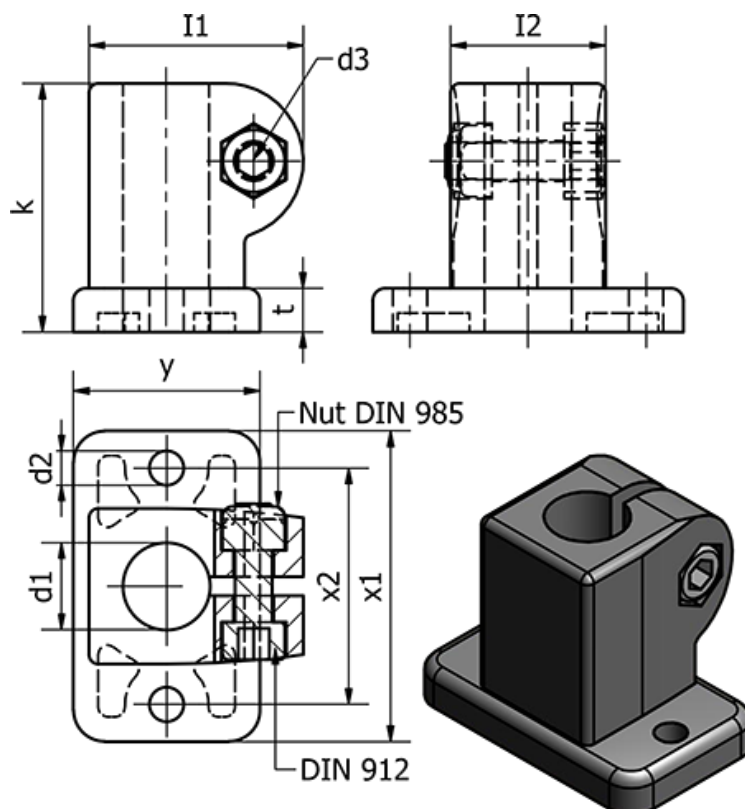

Article number: 201623B152BL

Description: E+G Swivel clamp - GN 162.3-B15-2-BL

Measures

Clamping kit for d3 = GN 911-M6-22

d1	= 15
d2	= 5.5
d3	= M6
I1	= 34.5
I2	= 25
k	= 40
t	= 7

Weight (g) = 68

x1	= 50
x2	= 38
y	= 30